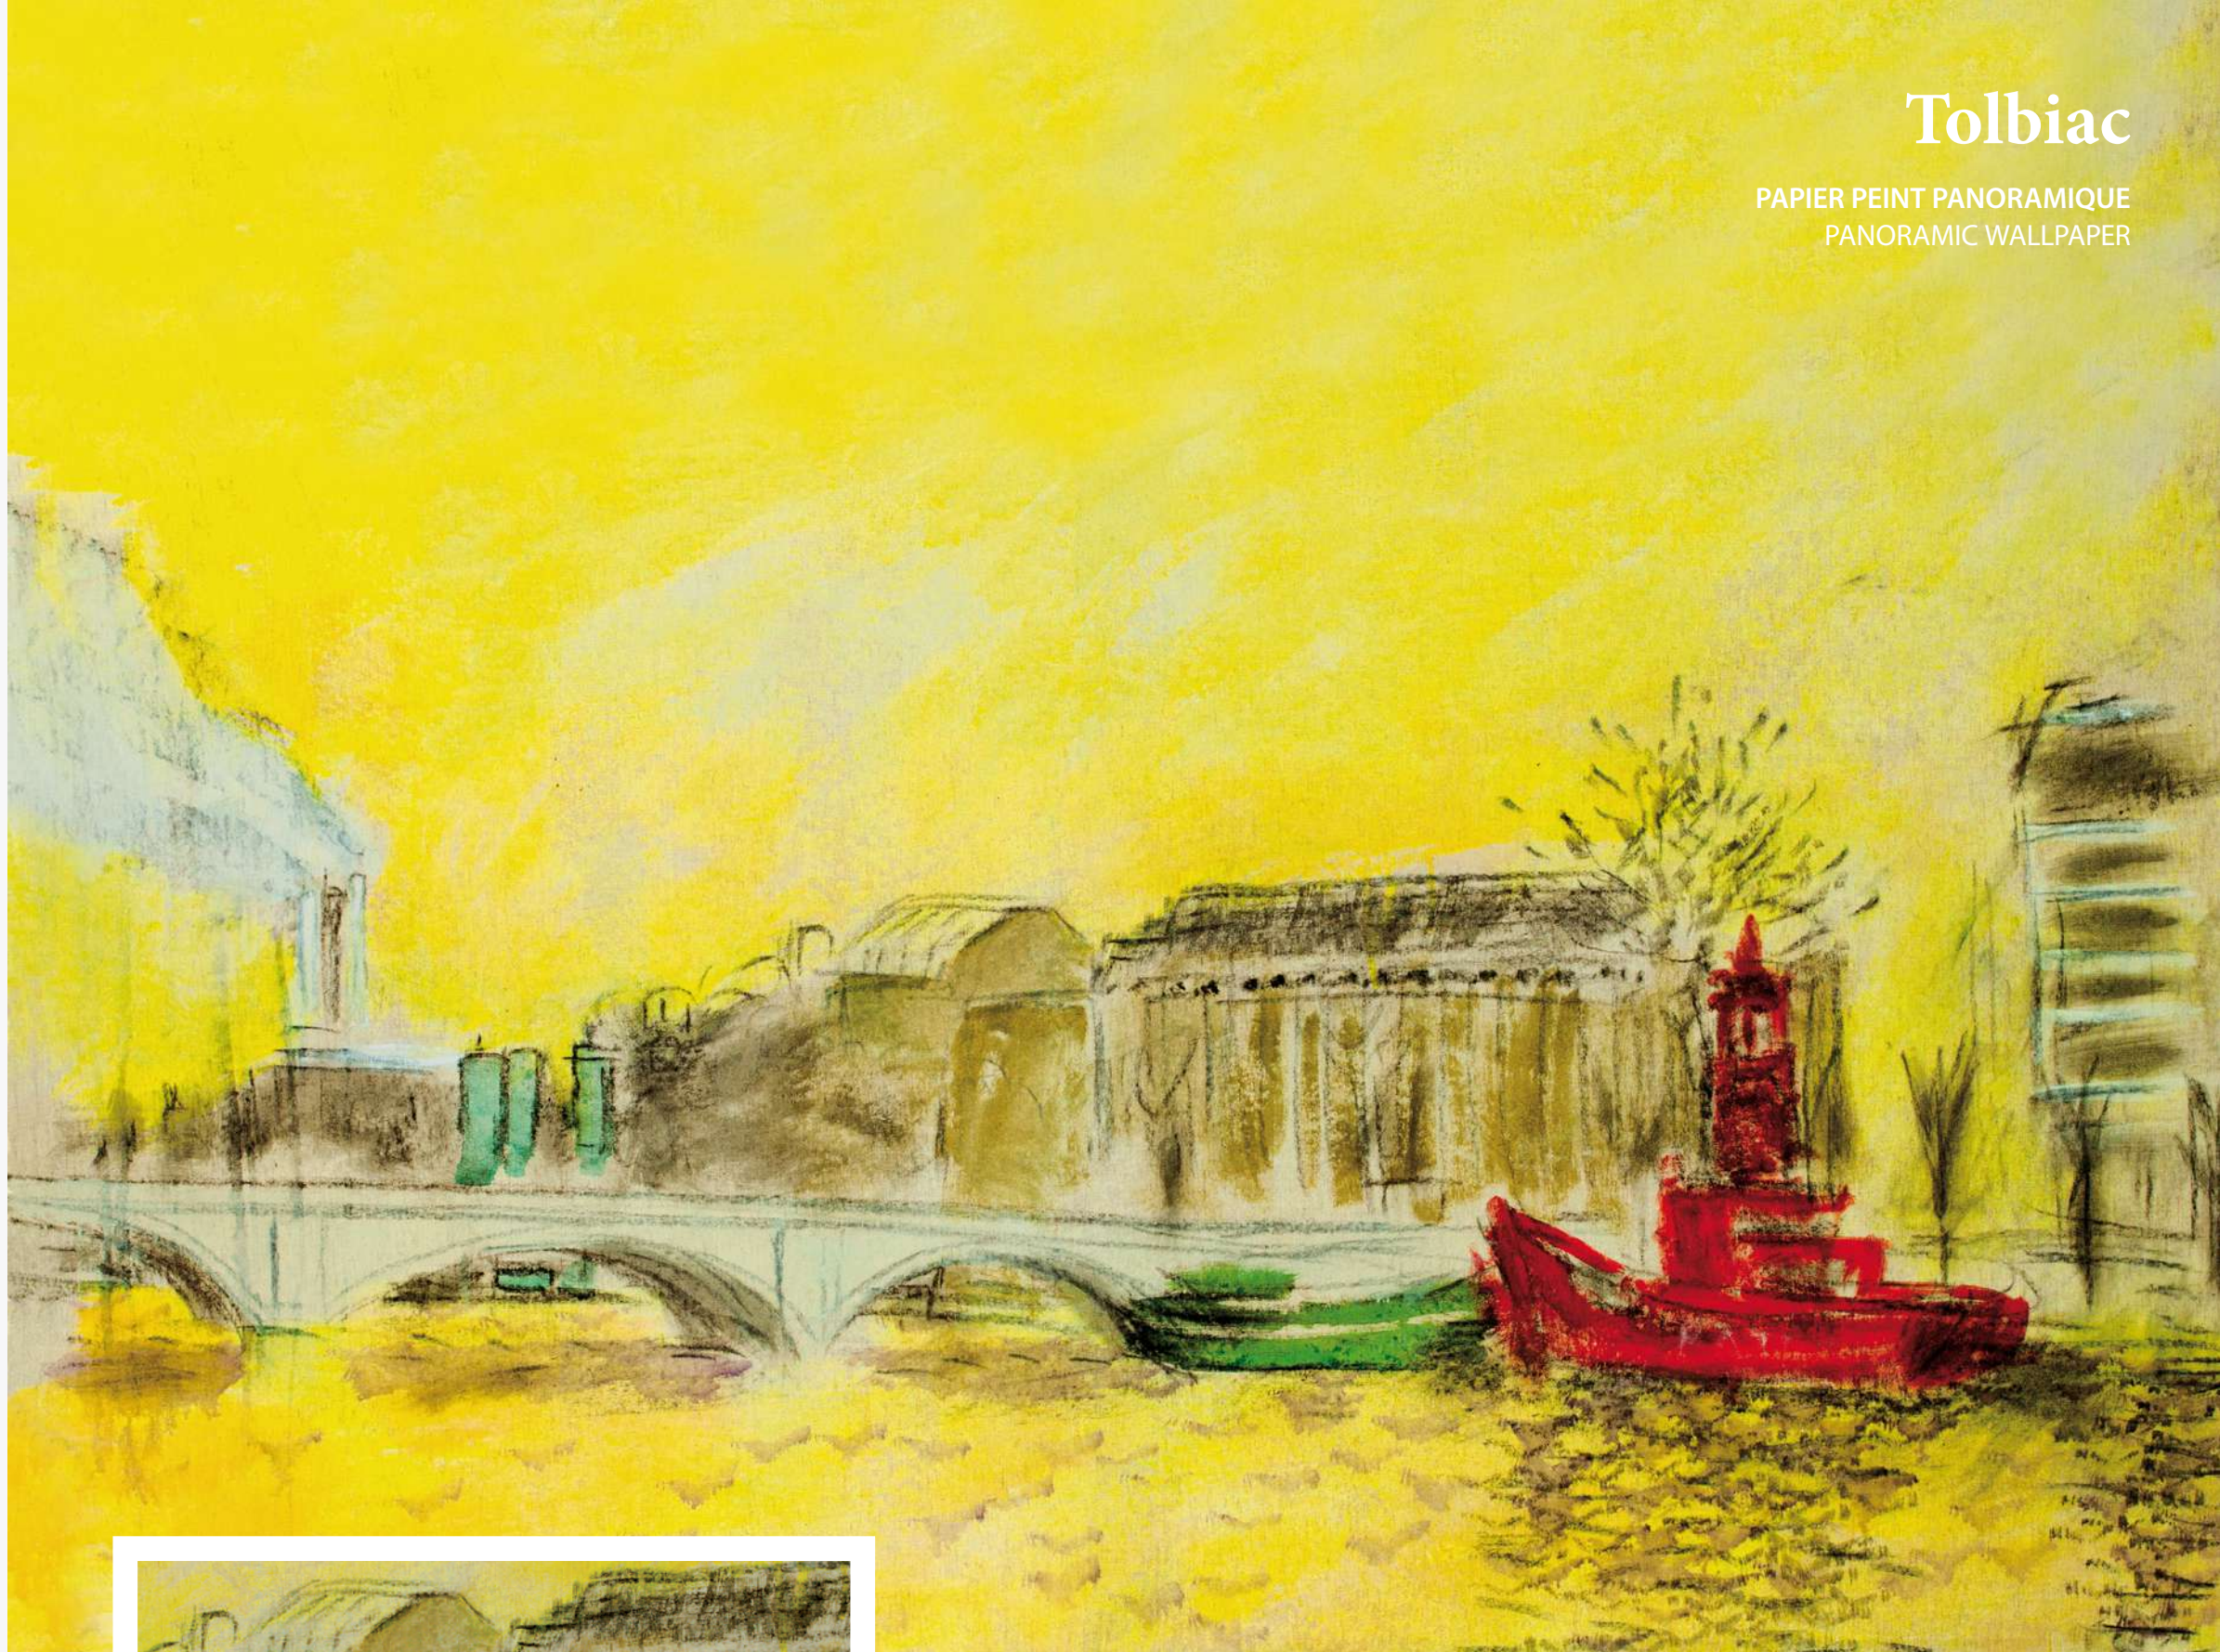

-

Printed per m² - Minimum 3,2 m²
Made to measure.

-

Scale shown above: H 2,7 x 3,6 m

-

The pattern can be adapted
to your measurements.

Tolbiac

PAPIER PEINT PANORAMIQUE
PANORAMIC WALLPAPER