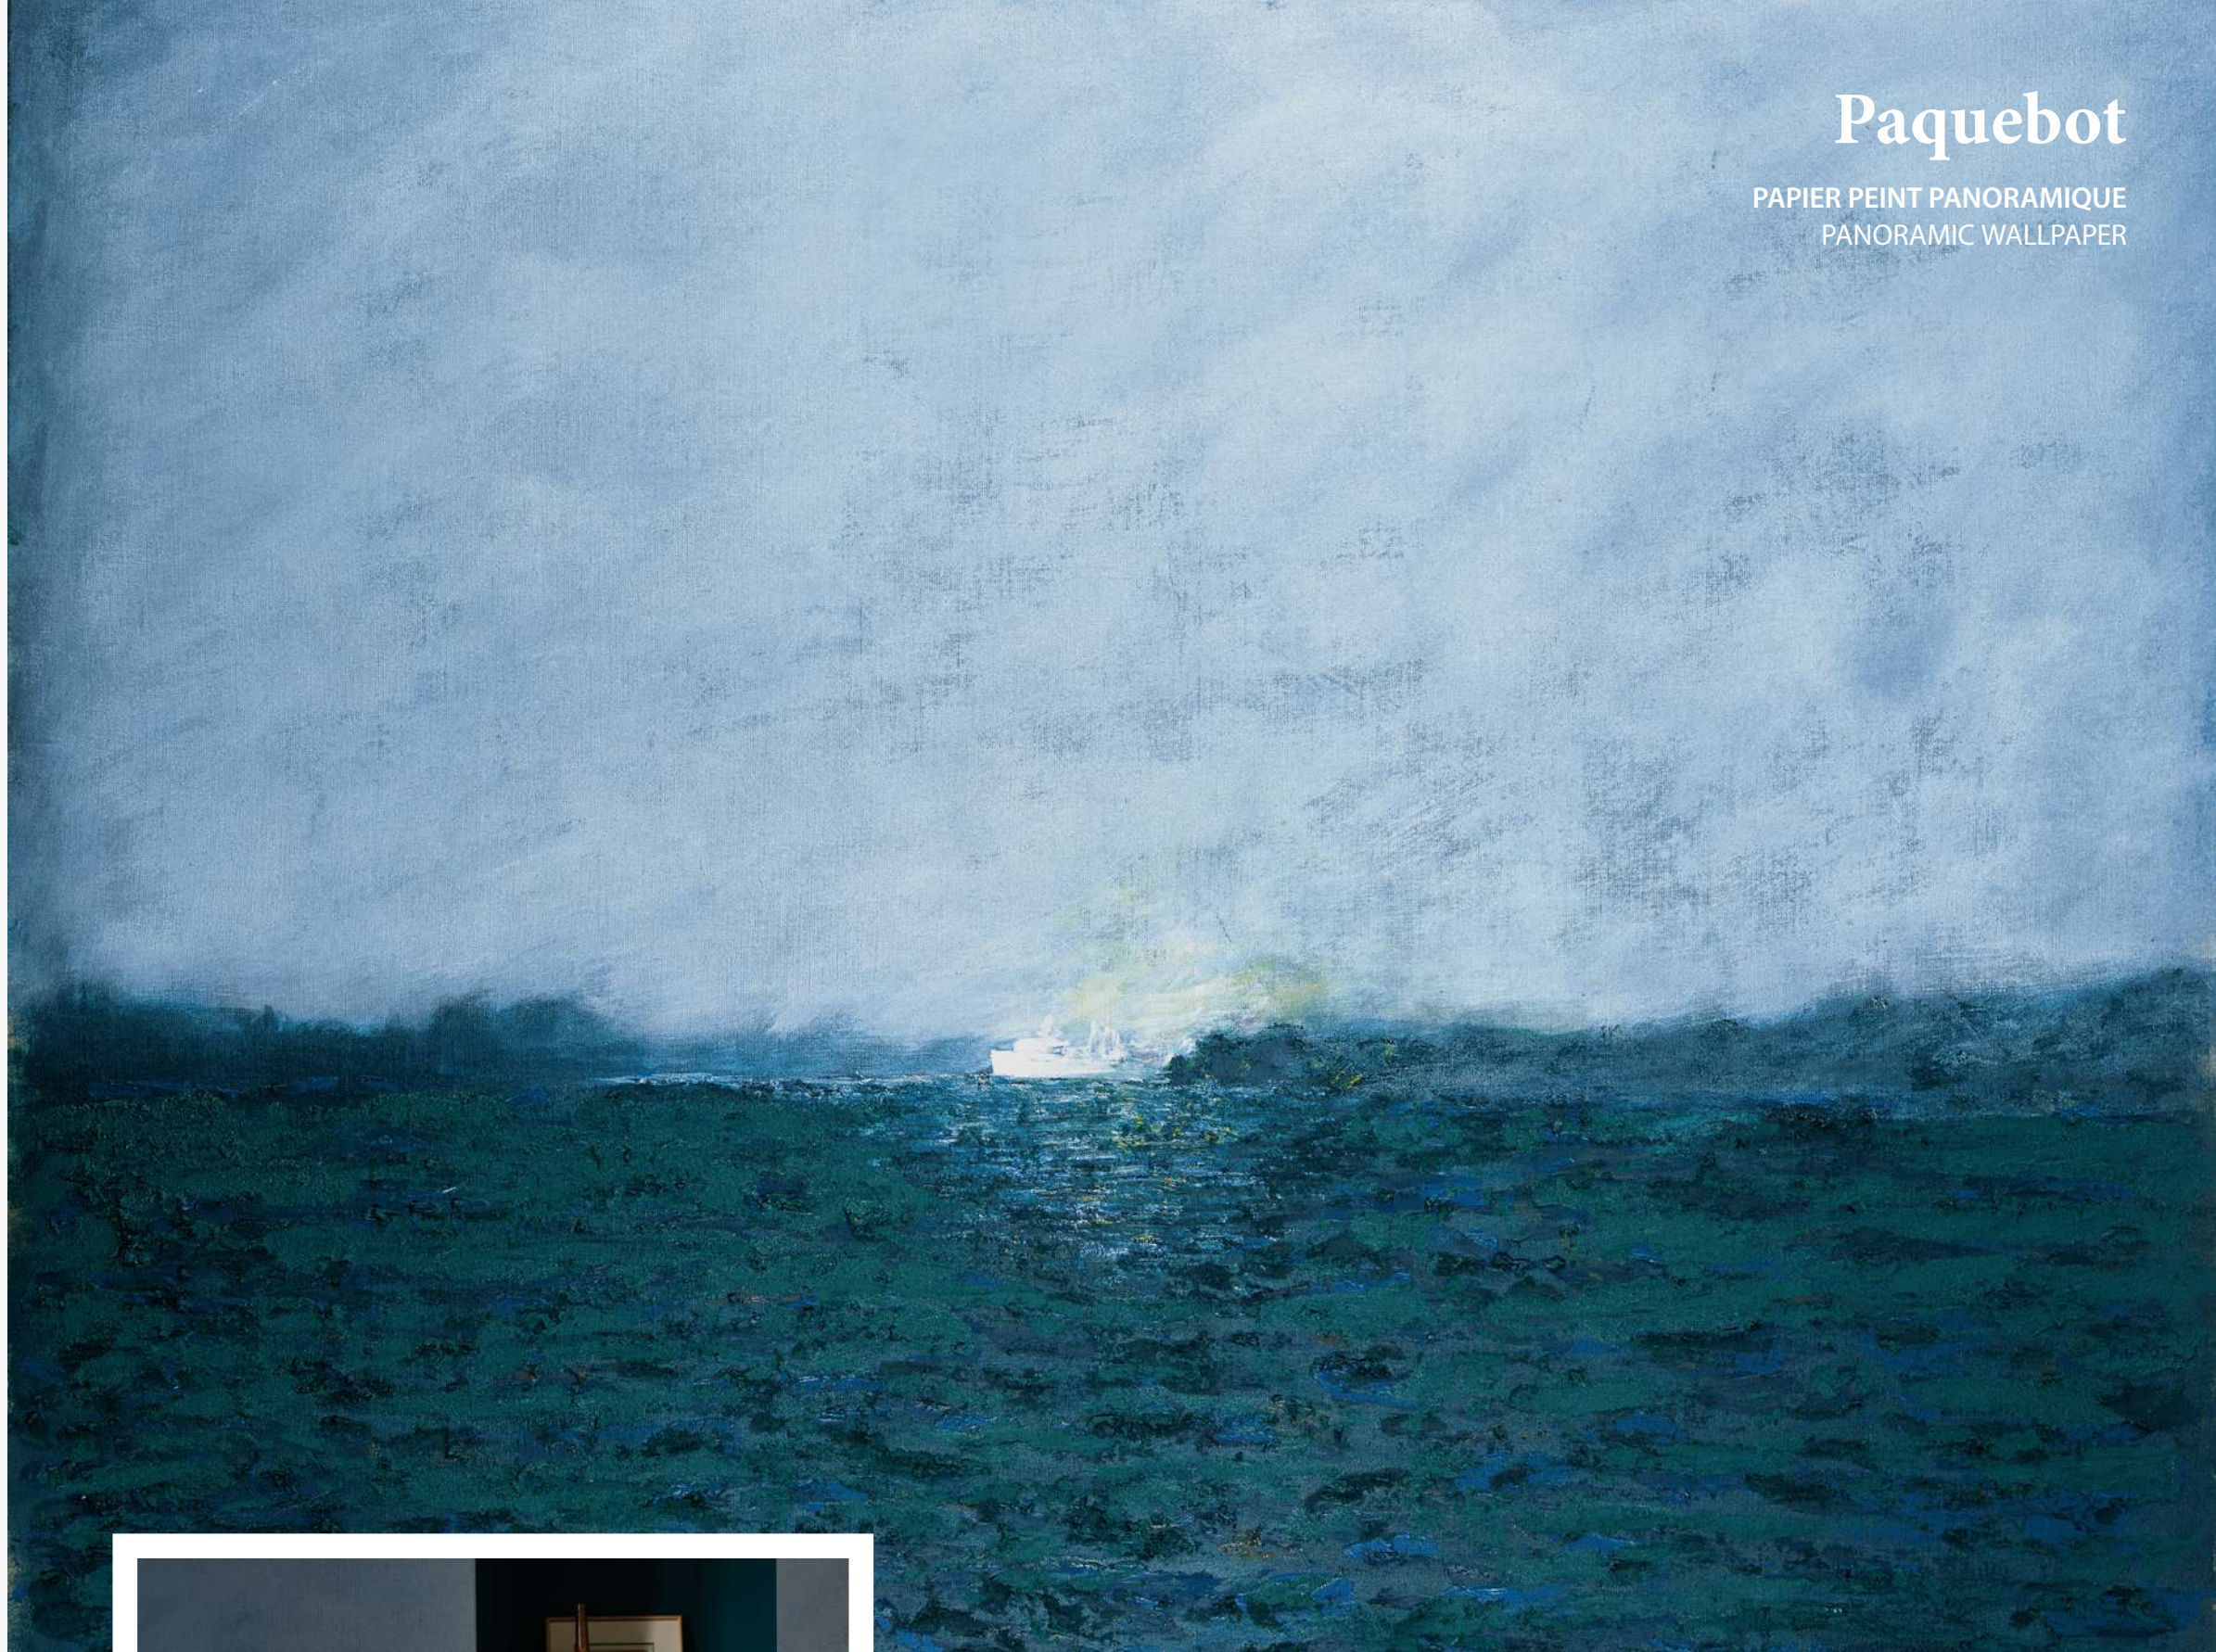

-

Printed per m² - Minimum 3,2 m²
Made to measure.

-

Scale shown above: H 2,7 x 3,6 m
Horizon line 0,5 m

-

The pattern can be adapted
to your measurements.

Paquebot

PAPIER PEINT PANORAMIQUE
PANORAMIC WALLPAPER