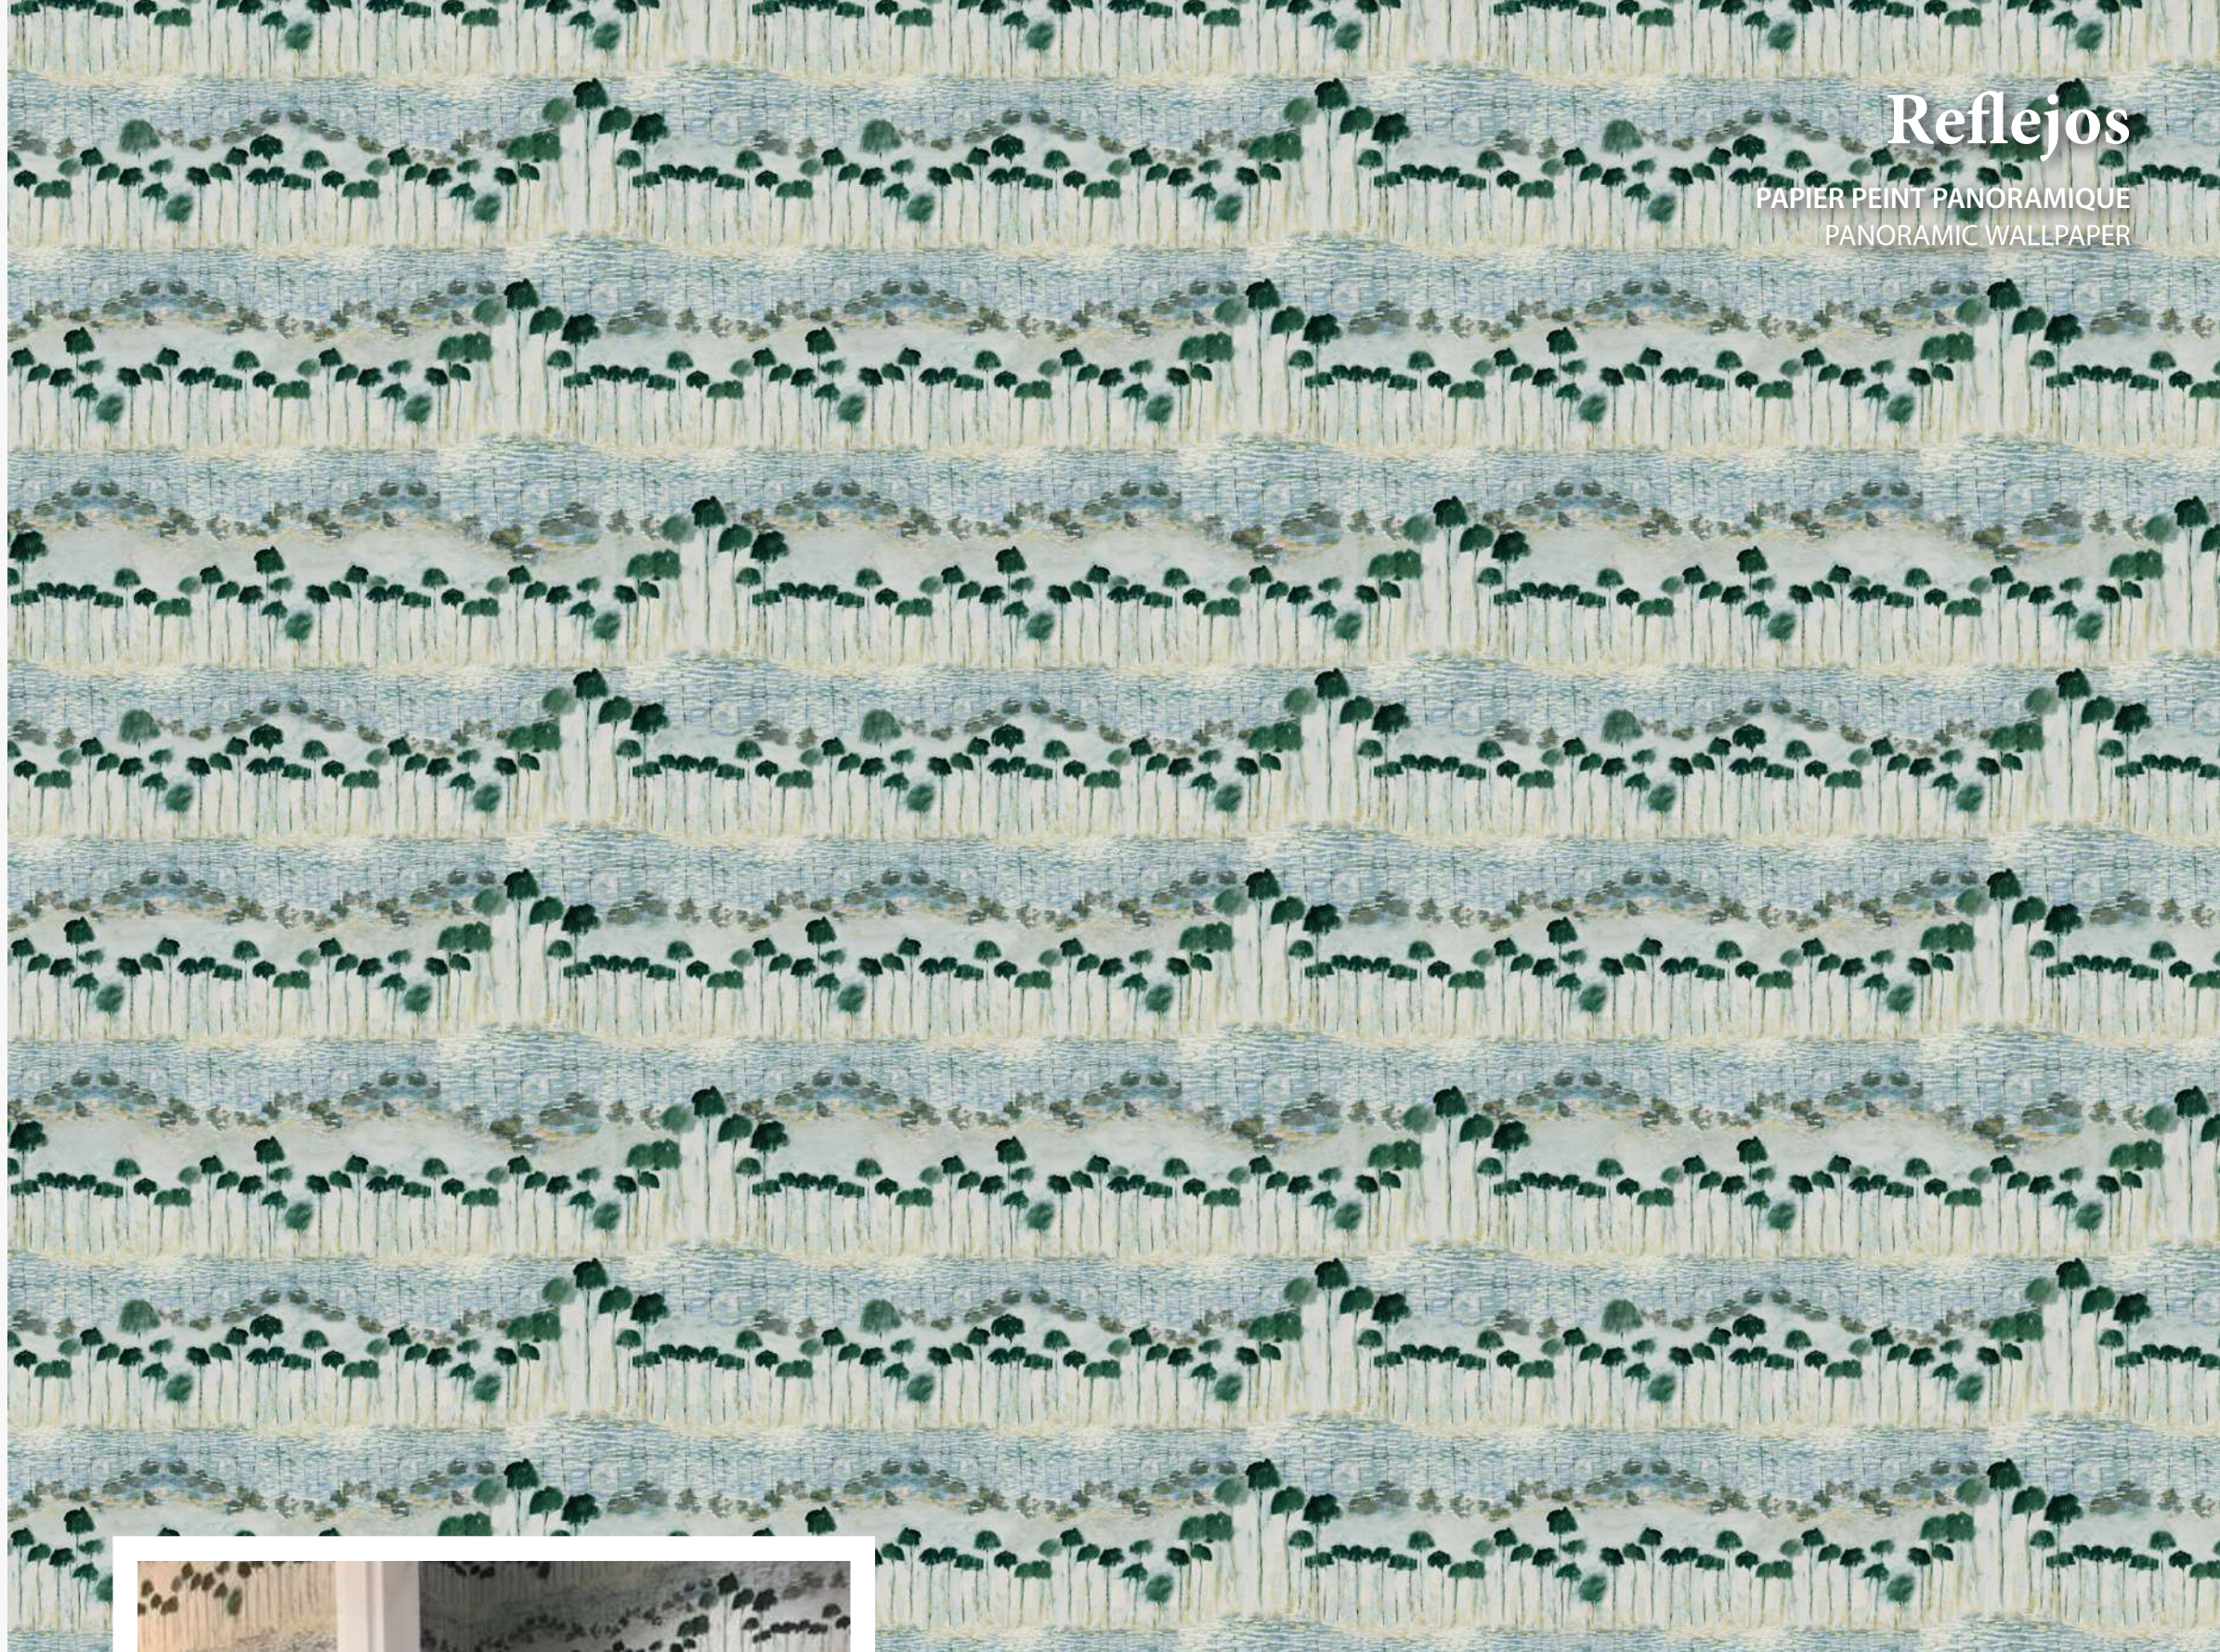

Reflejos

PAPIER PEINT PANORAMIQUE
PANORAMIC WALLPAPER

Impression numérique de haute qualité,
d'après un tableau de Haby Bonomo.

-

Impression au m² - Minimum 3,2 m²
Fabriqué à la commande.

-

Échelle de l'image ci-dessus : H 2,7 x 3,6 m

-

Le motif peut-être adapté
à vos mesures.

High quality digital print, based
on a painting by Haby Bonomo.

-

Printed per m² - Minimum 3,2 m²
Made to measure.

-

Scale shown above: H 2,7 x 3,6 m

-

The pattern can be adapted
to your measurements.