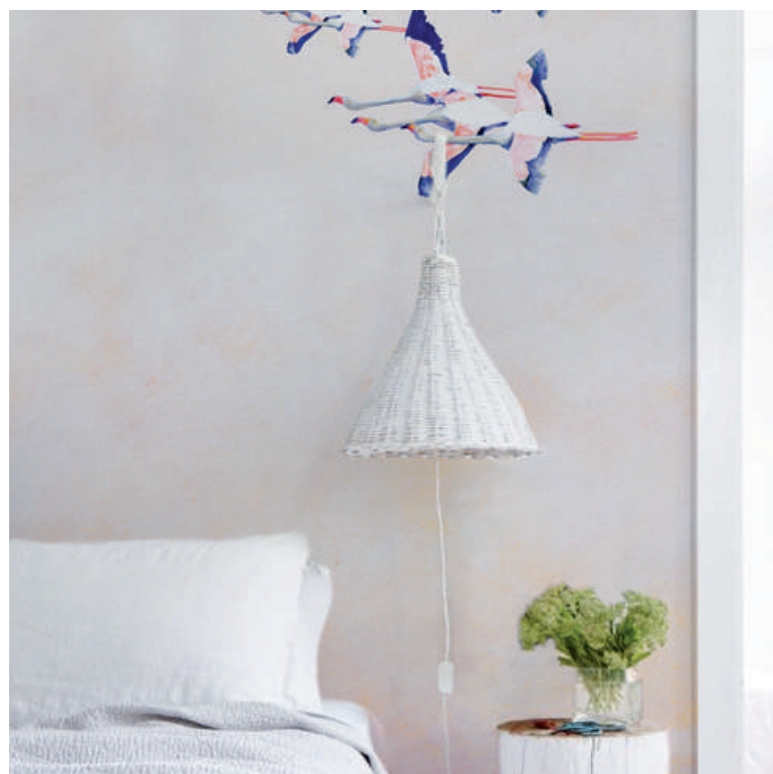

-

Printed per m² - Minimum 3,2 m²
Made to measure.

-

Scale shown above: H 2,7 x 3,6 m

-

The pattern can be adapted
to your measurements.

Flamingos

PAPIER PEINT PANORAMIQUE
PANORAMIC WALLPAPER