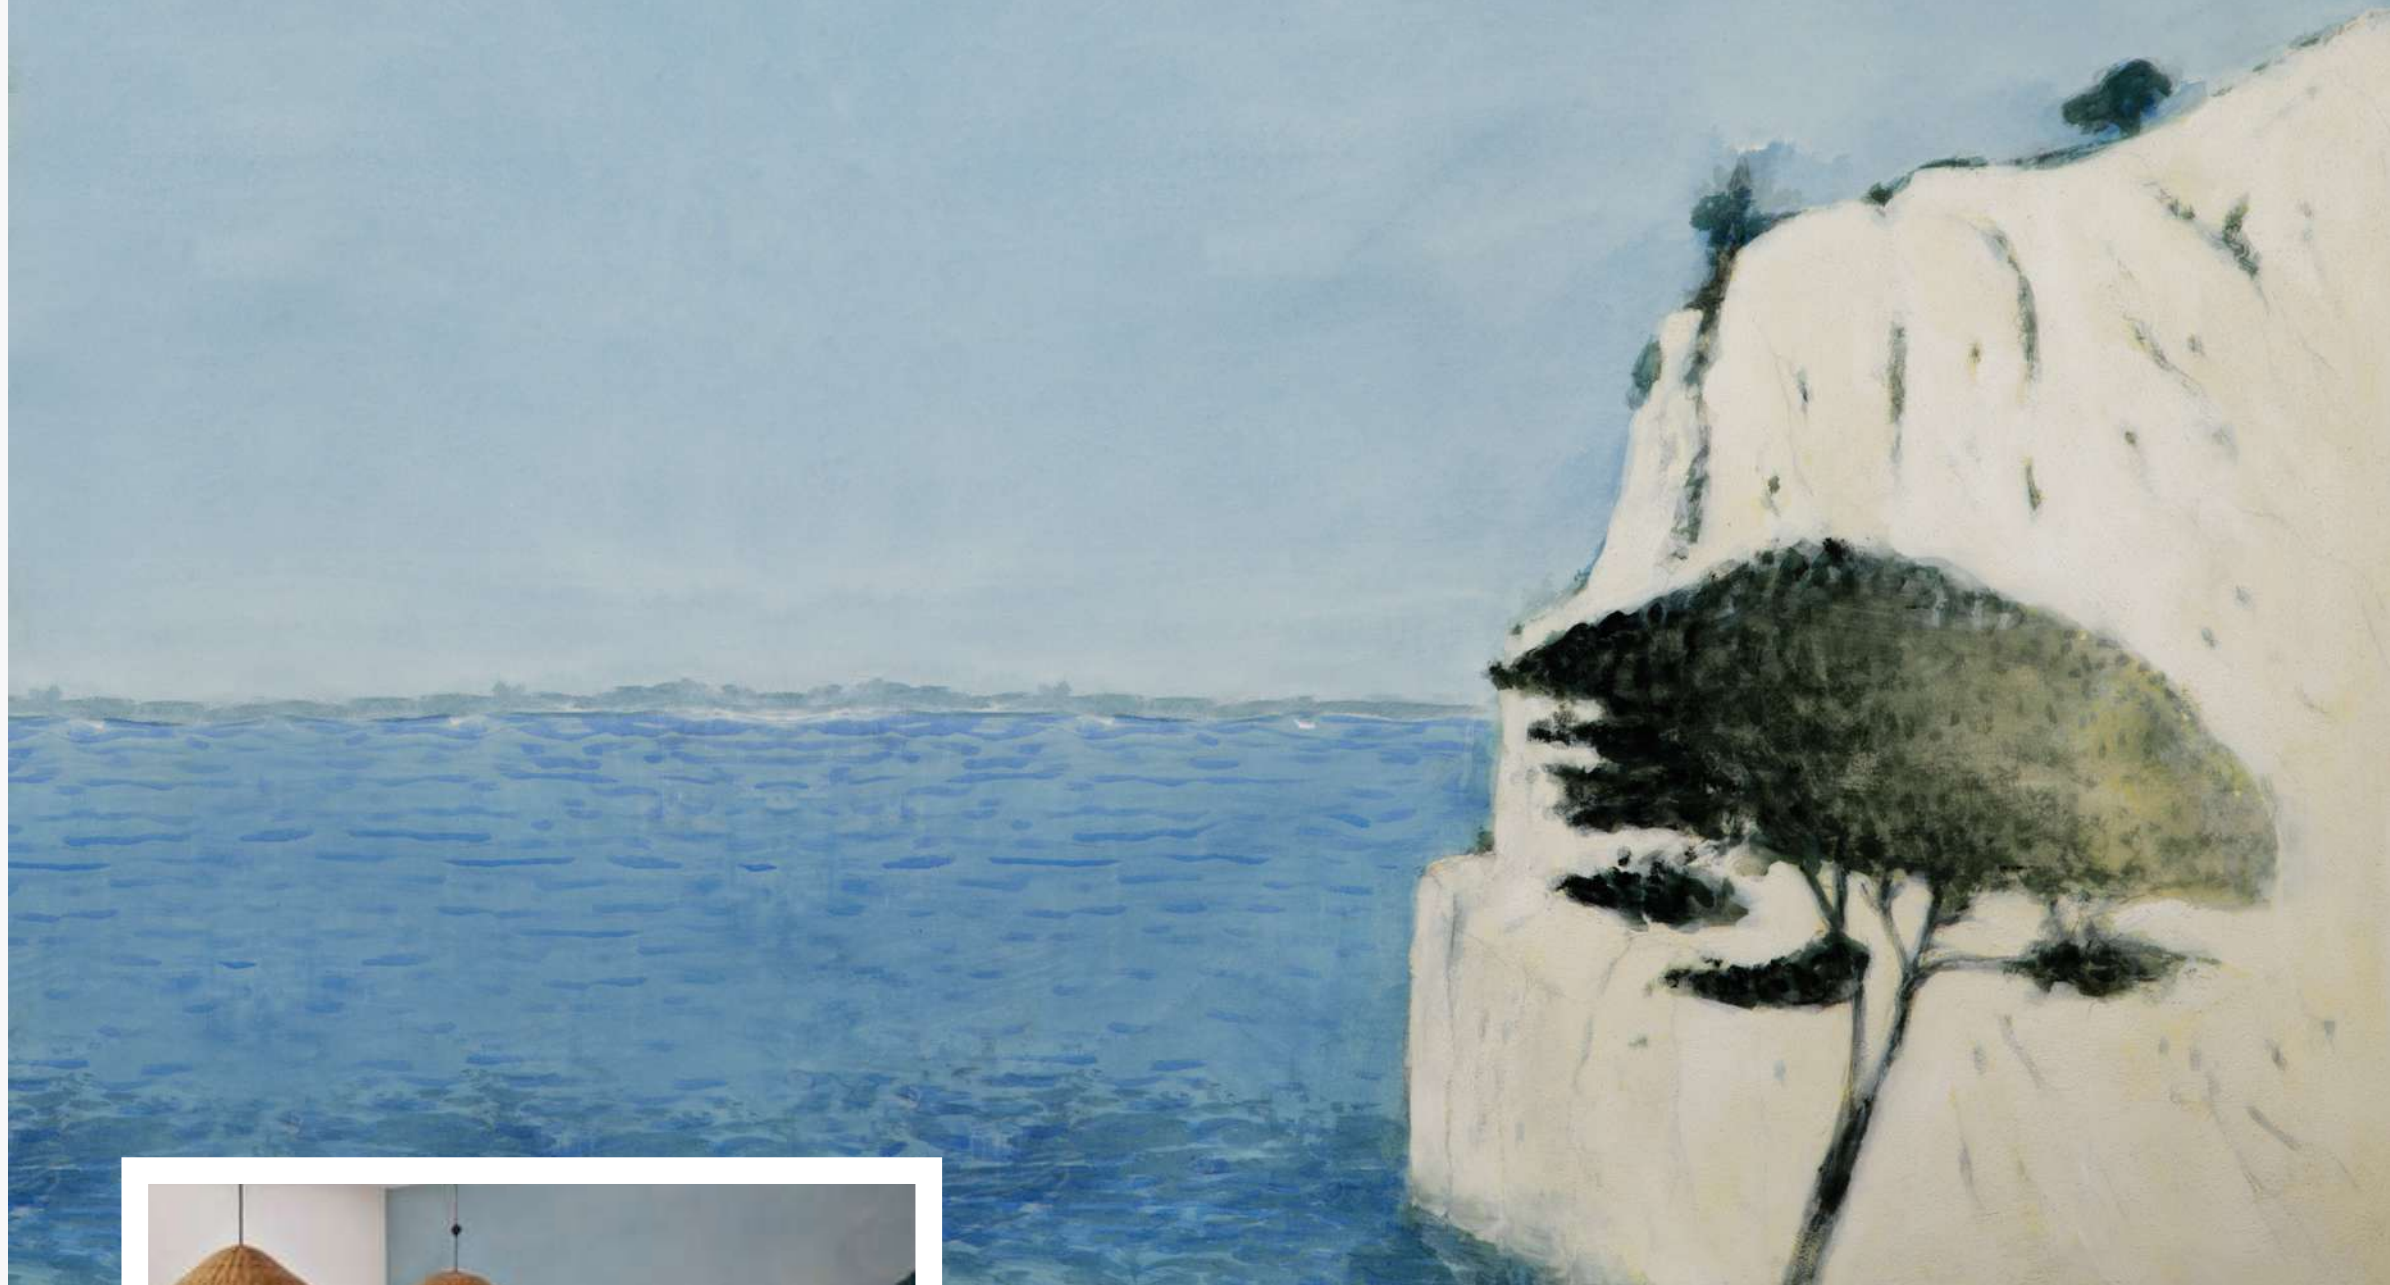

Roca blanca

PAPIER PEINT PANORAMIQUE
PANORAMIC WALLPAPER

Cette image est une simulation - This picture is a virtual composition.

Impression numérique de haute qualité,
d'après un tableau de Haby Bonomo.

-

Impression au m² - Minimum 3,2 m²
Fabriqué à la commande.

-

Échelle de l'image ci-dessus : H 2,7 x 3,6 m
Ligne d'horizon à 0,9 m

-

Le motif peut-être adapté
à vos mesures.

High quality digital print, based
on a painting by Haby Bonomo.

-

Printed per m² - Minimum 3,2 m²
Made to measure.

-

Scale shown above: H 2,7 x 3,6 m
Horizon line 0,9 m

-

The pattern can be adapted
to your measurements.