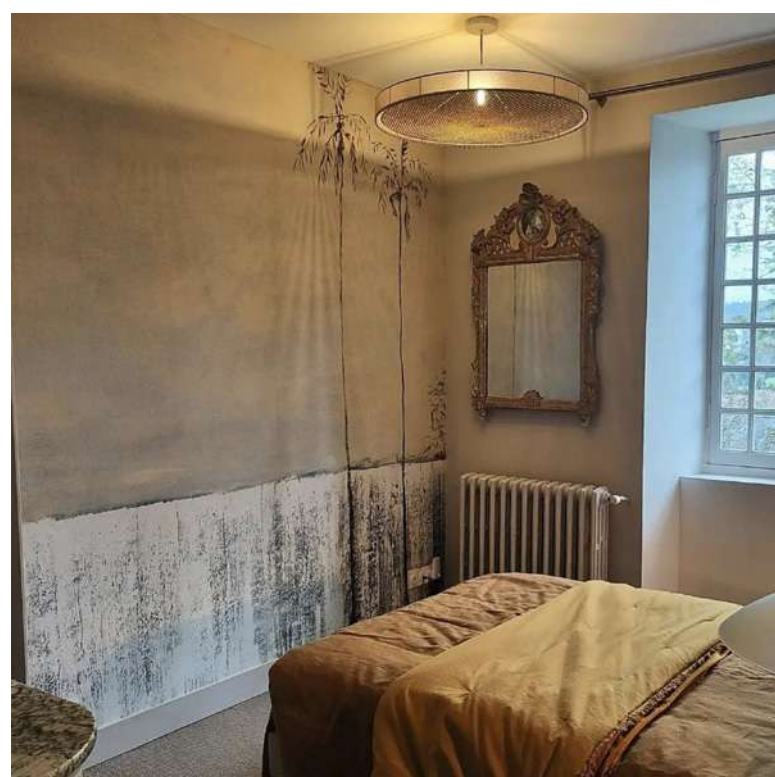

Catarata

PAPIER PEINT PANORAMIQUE
PANORAMIC WALLPAPER

Maison Lindivat, Brest, France.

Impression numérique de haute qualité,
d'après un tableau de Haby Bonomo.

-

Impression au m² - Minimum 3,2 m²
Fabriqué à la commande.

-

Échelle de l'image ci-dessus : H 2,7 x 3,6 m
Ligne d'horizon à 0,9 m

-

Le motif peut-être adapté
à vos mesures.

High quality digital print, based
on a painting by Haby Bonomo.

-

Printed per m² - Minimum 3,2 m²
Made to measure.

-

Scale shown above: H 2,7 x 3,6 m
Horizon line 0,9 m

-

The pattern can be adapted
to your measurements.