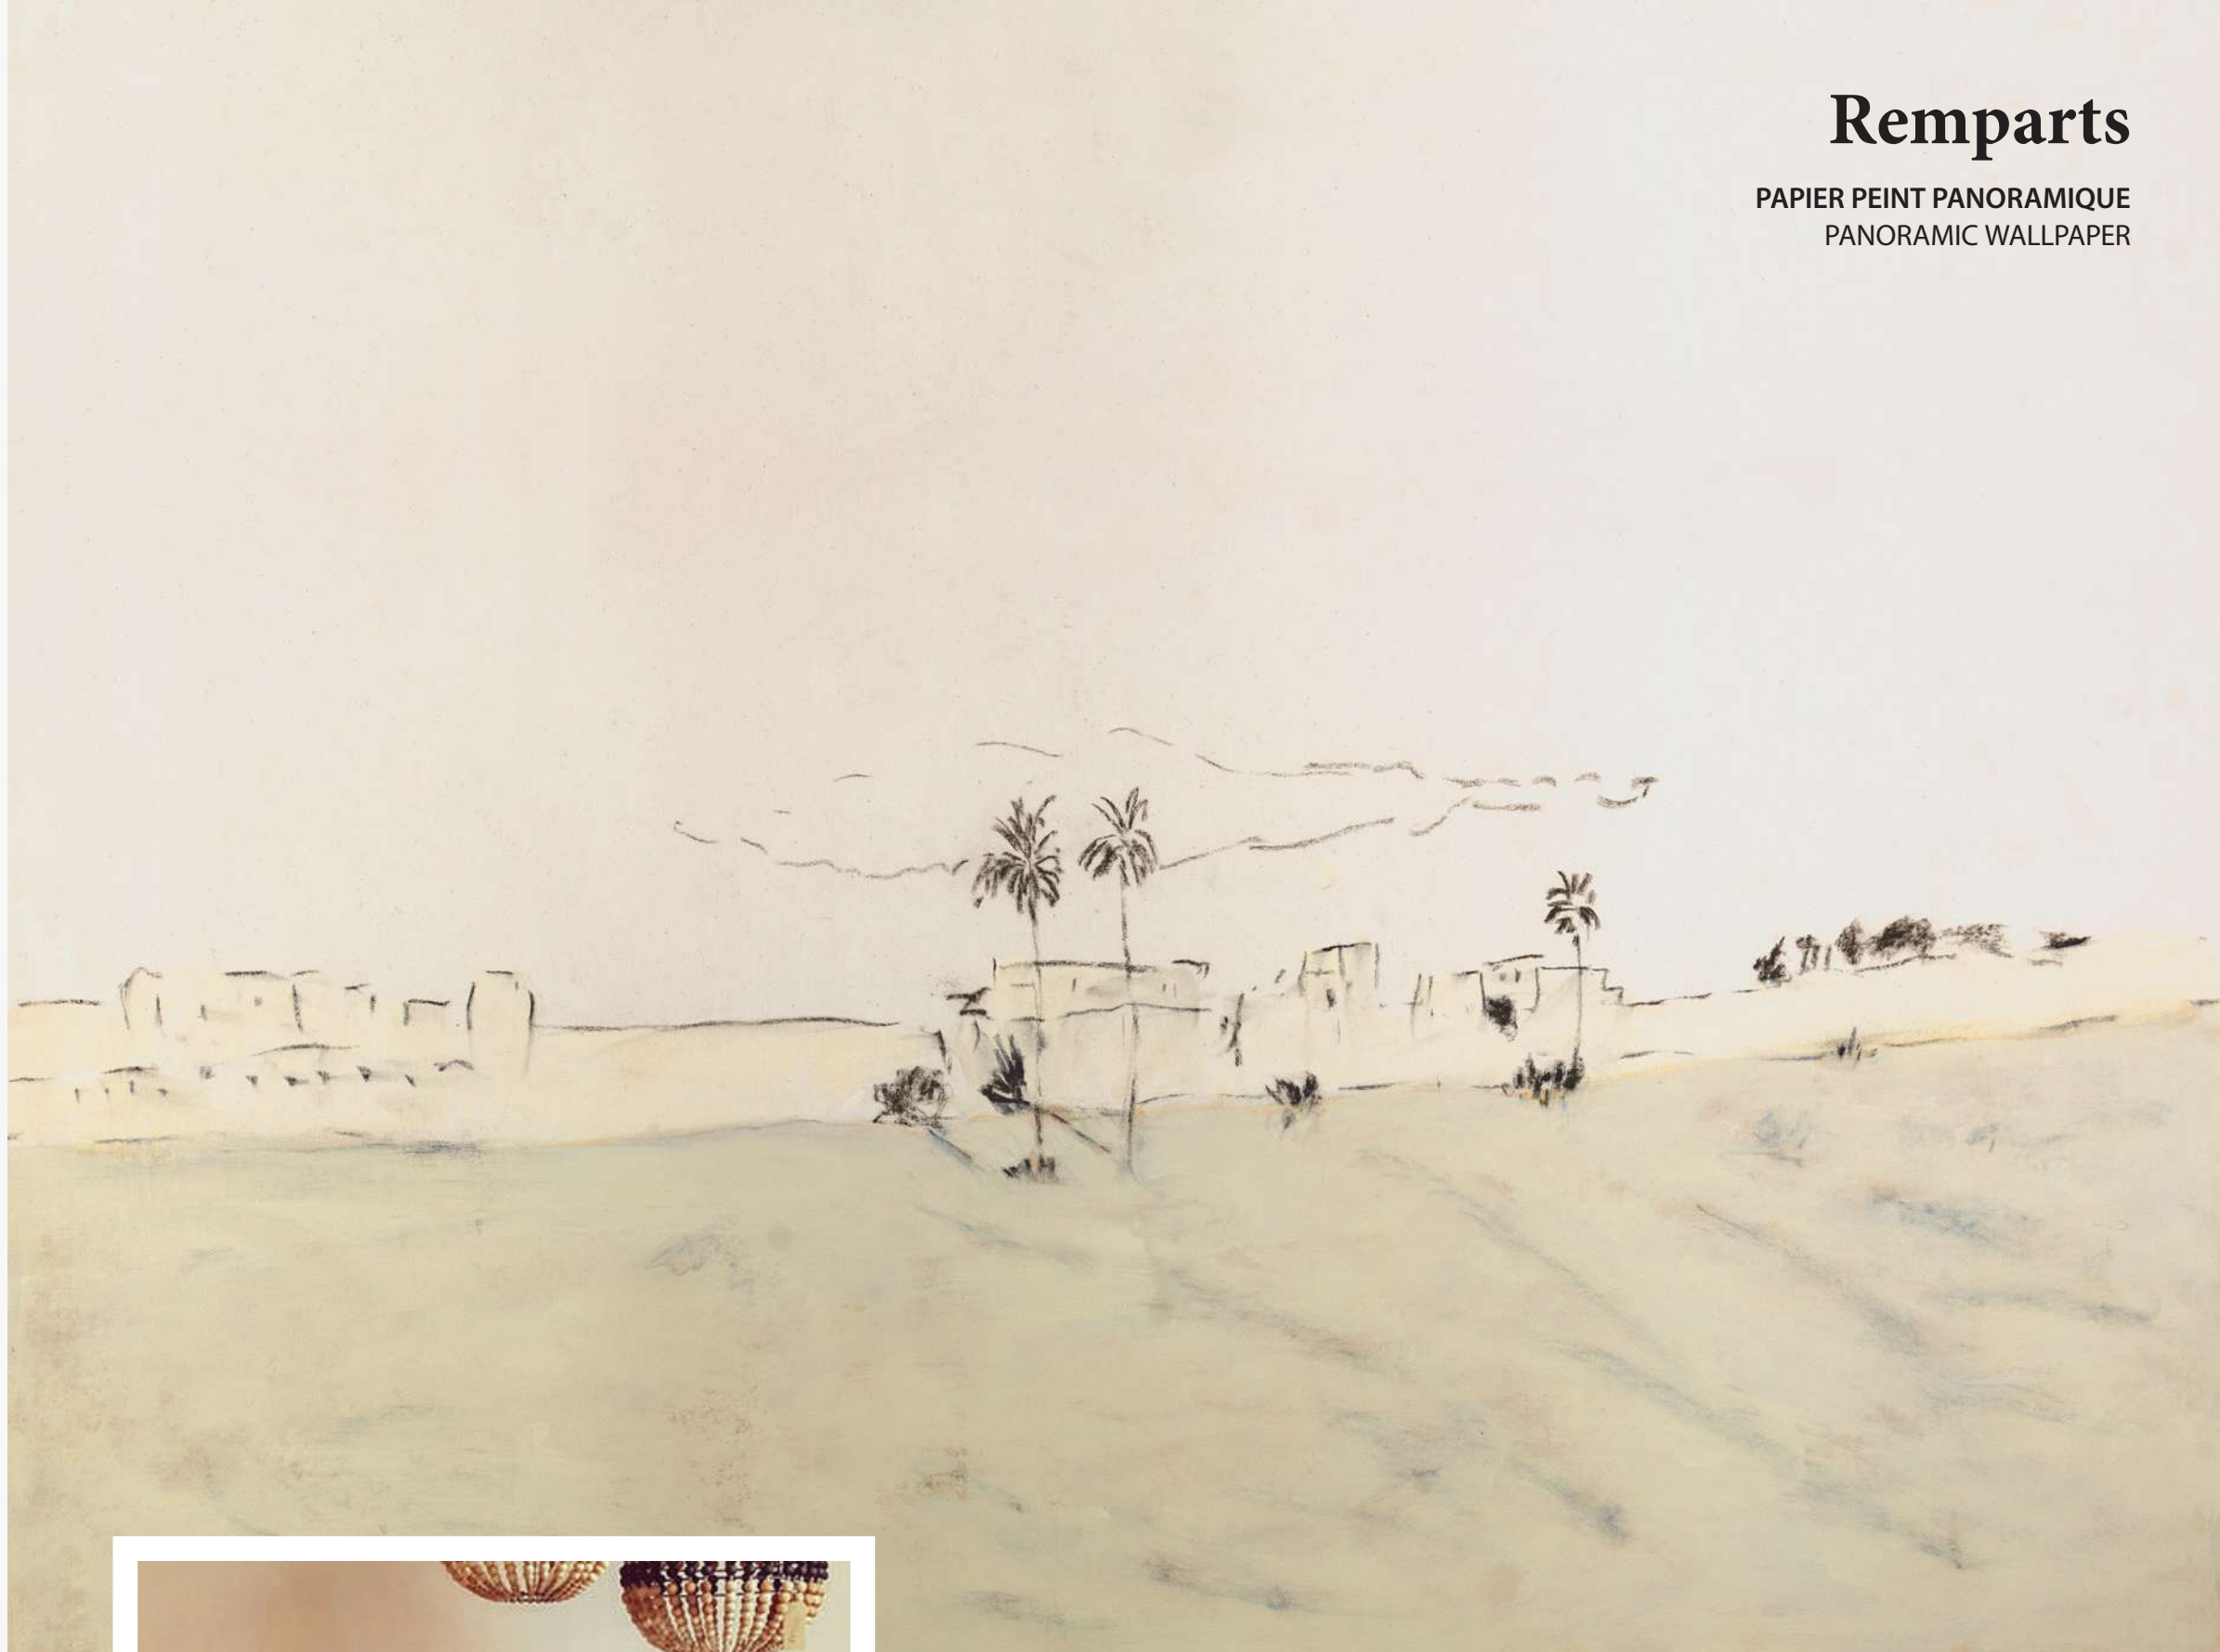

-

Printed per m² - Minimum 3,2 m²
Made to measure.

-

Scale shown above: H 2,7 x 3,6 m
Horizon line 0,2 m

-

The pattern can be adapted
to your measurements.

Remparts

PAPIER PEINT PANORAMIQUE
PANORAMIC WALLPAPER