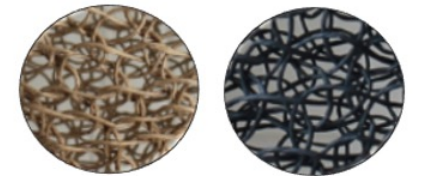

JUPON

(Mini)	16/10 cm	→	$90	$95
(S)	24/15 cm	→	$150	$155
(M)	35/23 cm	→	$200	$205

(S)	28/28 cm	→	$190
(M)	50/50 cm	→	$300
(L)	70/70 cm	→	$355